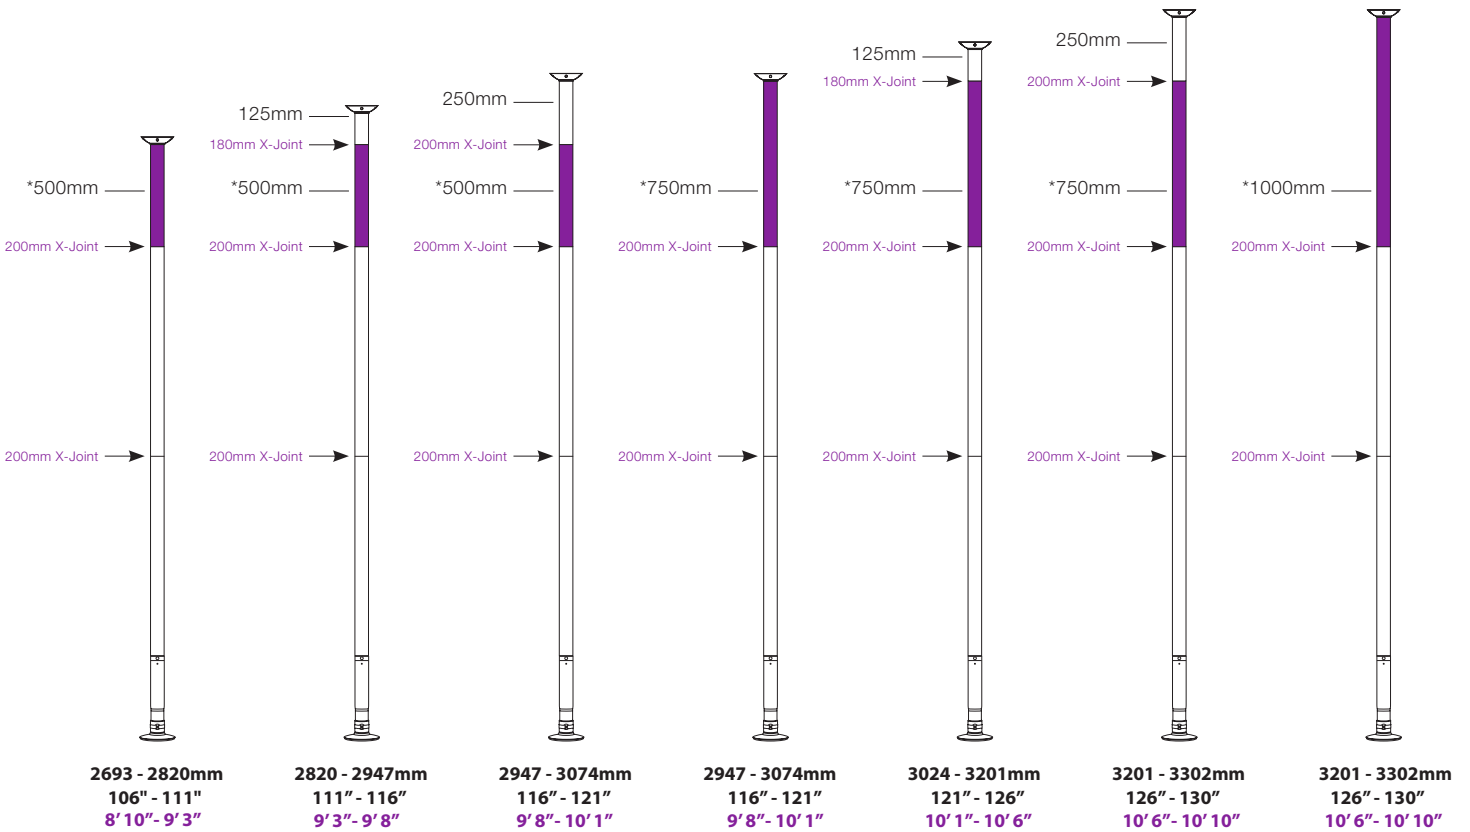

**SET HEIGHTS WITH HOME MOUNT**

Set heights with home mount 2210 - 2693mm (87" - 106")

Sizes achievable using the 125mm & 250mm extensions

**HEIGHTS ACHIEVABLE WITH EXTENSIONS**

Sizes achievable using the 125mm & 250mm extensions that are included with standard pole set