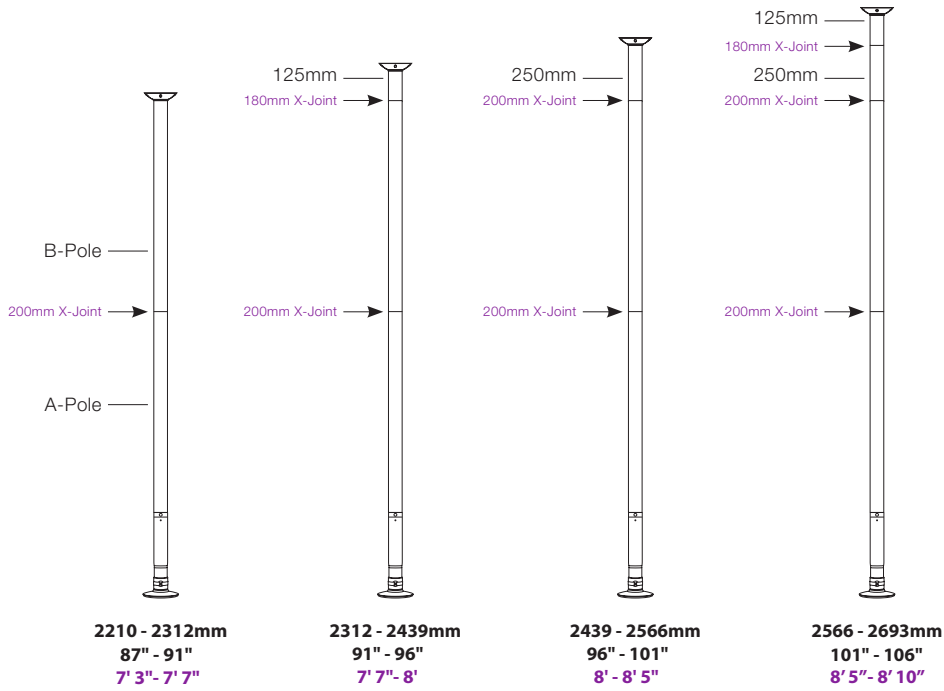

**SET HEIGHTS WITH HOME MOUNT**

Set heights with home mount 2210 - 2693mm (87" - 106")

Sizes achievable using the 125mm & 250mm extensions

**HEIGHTS ACHIEVABLE WITH EXTENSIONS**

Sizes achievable using the 125mm & 250mm extensions that are included with standard pole set