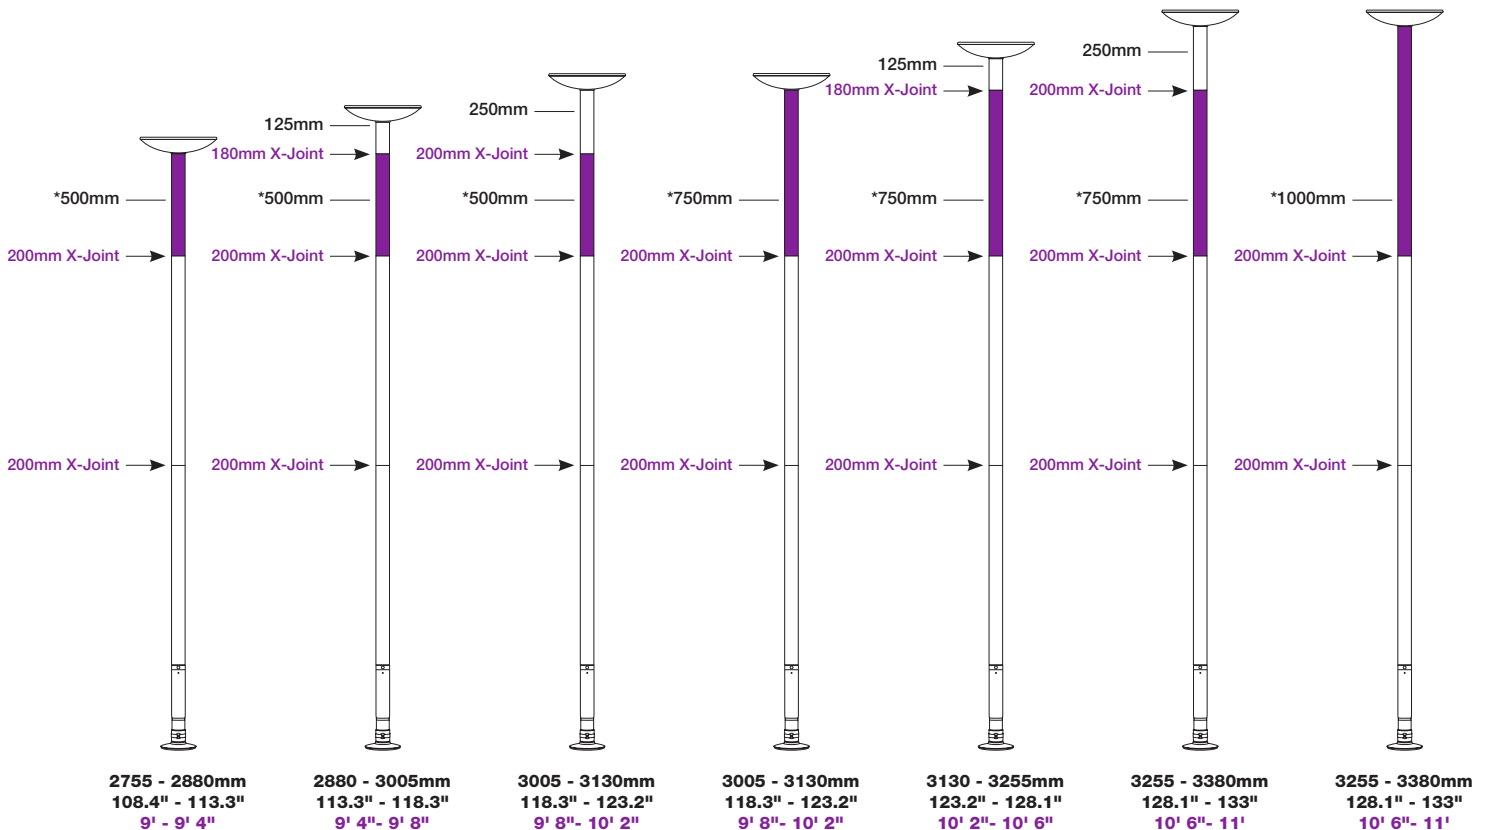

Before you put up your **XPERT PRO** make sure you have measured your floor to ceiling height. We have given you both heights, the heights for the pole parts and also the lowest ceiling height needed. These are different because you need an additional 10mm to be able to put the pole up and down safely. Any questions please contact your local office.

## XPERT PRO HEIGHTS

Standard set heights 2260 - 2755mm (88.9- 108.4")

Sizes achievable using the 125mm & 250mm extensions

## HEIGHTS ACHIEVABLE WITH EXTENSIONS

Sizes achievable using the 125mm & 250mm extensions that are included with standard pole set

\*With optional extension purchased separately