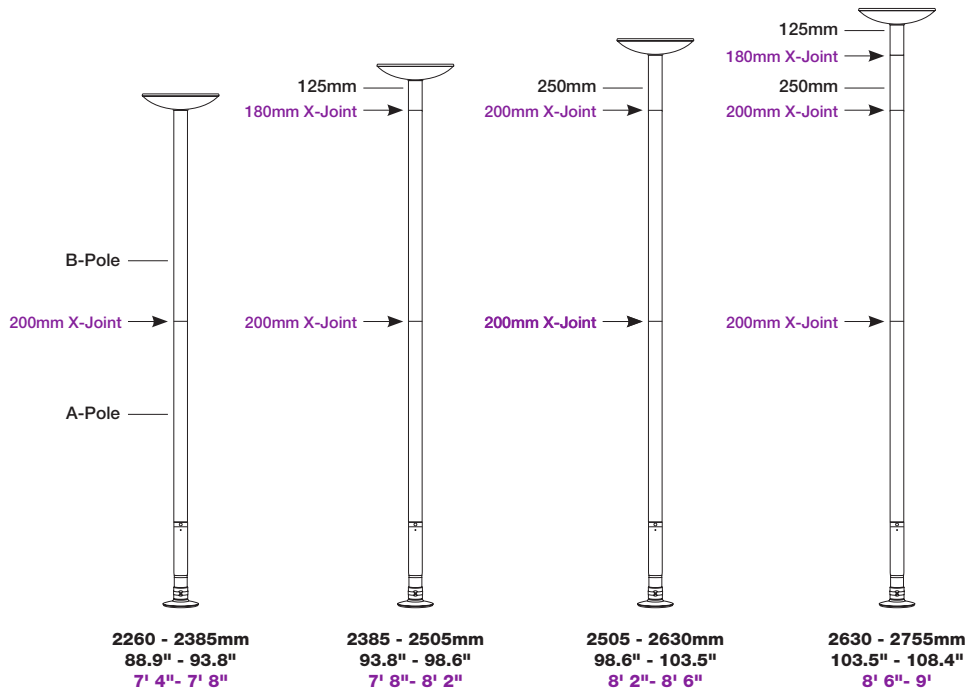

Before you put up your **XPERT PRO** make sure you have measured your floor to ceiling height. We have given you both heights, the heights for the pole parts and also the lowest ceiling height needed. These are different because you need an additional 10mm to be able to put the pole up and down safely. Any questions please contact your local office.

## XPERT PRO HEIGHTS

Standard set heights 2260 - 2755mm (88.9- 108.4")

Sizes achievable using the 125mm & 250mm extensions

## HEIGHTS ACHIEVABLE WITH EXTENSIONS

Sizes achievable using the 125mm & 250mm extensions that are included with standard pole set

\*With optional extension purchased separately